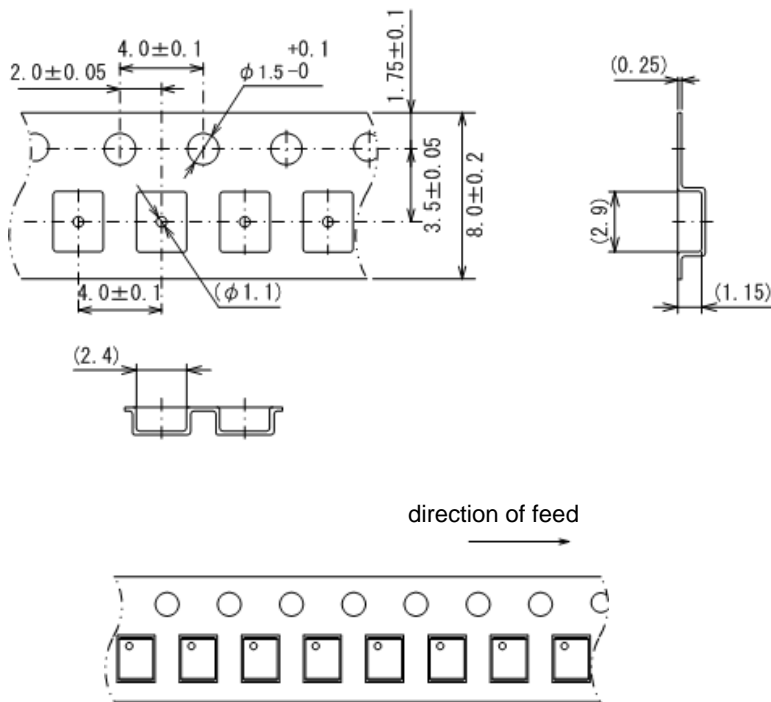

# Taping Specifications

●CL-2025 Reel

Unit: mm

3000pcs/reel

●Taping Specifications

R Type :[Device orientation : Right]

Standard feed