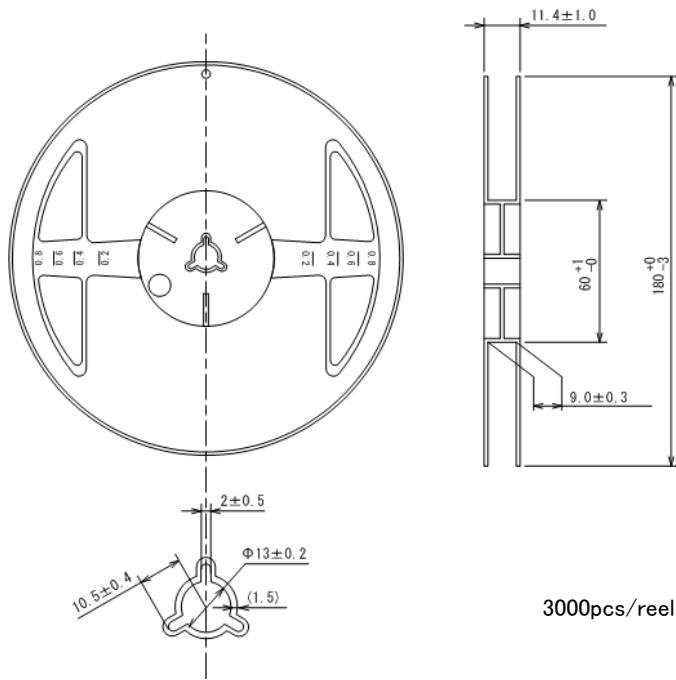

# Taping Specifications

●CL-2025 Reel

Unit: mm

3000pcs/reel

●Taping Specifications

R Type :[Device orientation : Right]

Standard feed