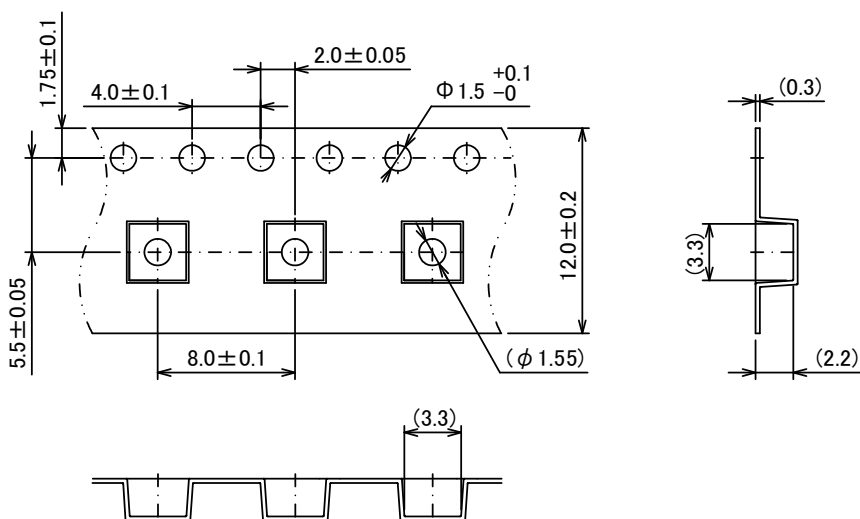

テーピング仕様 / Taping Specifications

DFN3030-10B

●リール/Reel

3,000pcs/Reel

●テーピング仕様/Taping Specifications

Direction of feed

R Type:[Device orientation : Right]

Standard feed