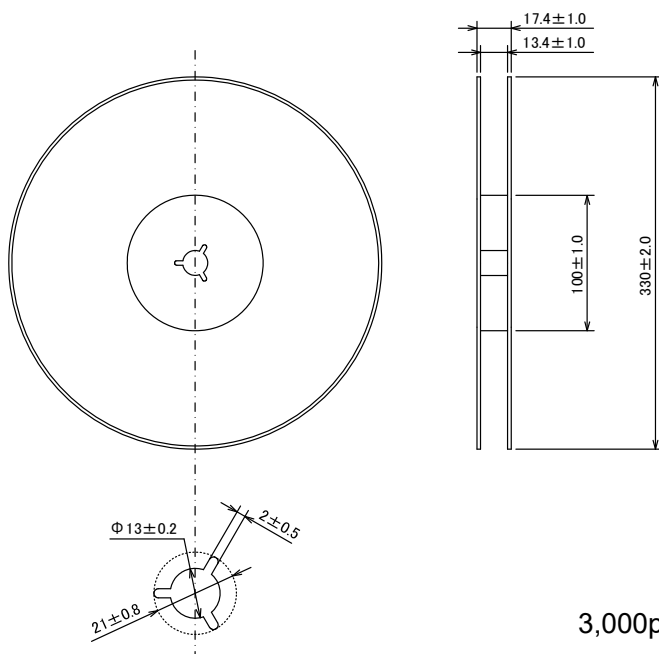

テーピング仕様 / Taping Specifications

DFN3030-10B

●リール/Reel

3,000pcs/Reel

●テーピング仕様/Taping Specifications

Direction of feed

R Type:[Device orientation : Right]

Standard feed