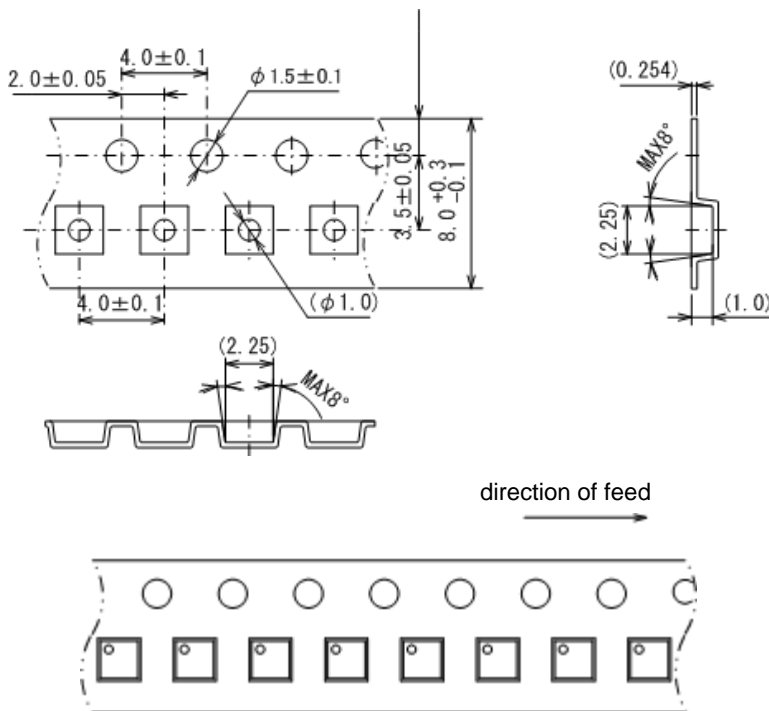

Taping Specifications

●QFN-0601 Reel

Unit: mm

3000pcs/reel

●Taping Specifications

R Type : Standard feed