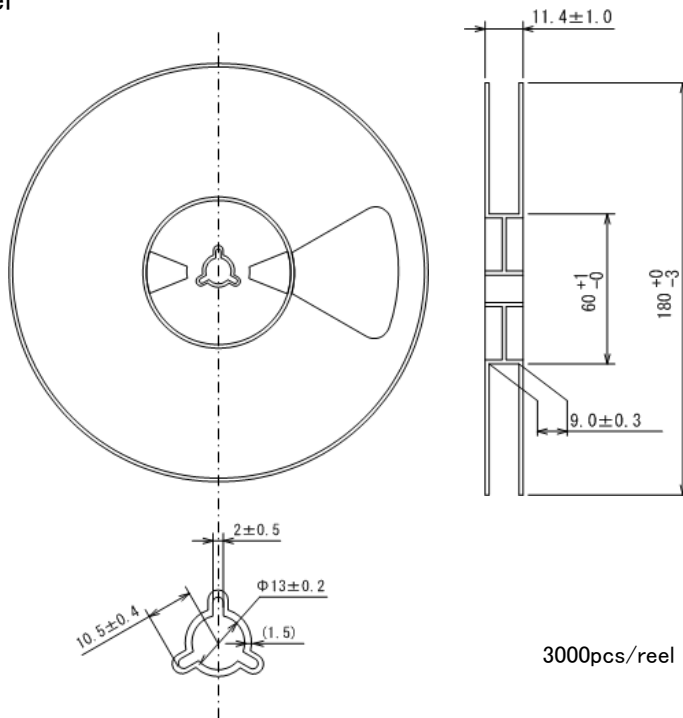

Taping Specifications

●QFN-0601 Reel

Unit: mm

3000pcs/reel

●Taping Specifications

R Type : Standard feed