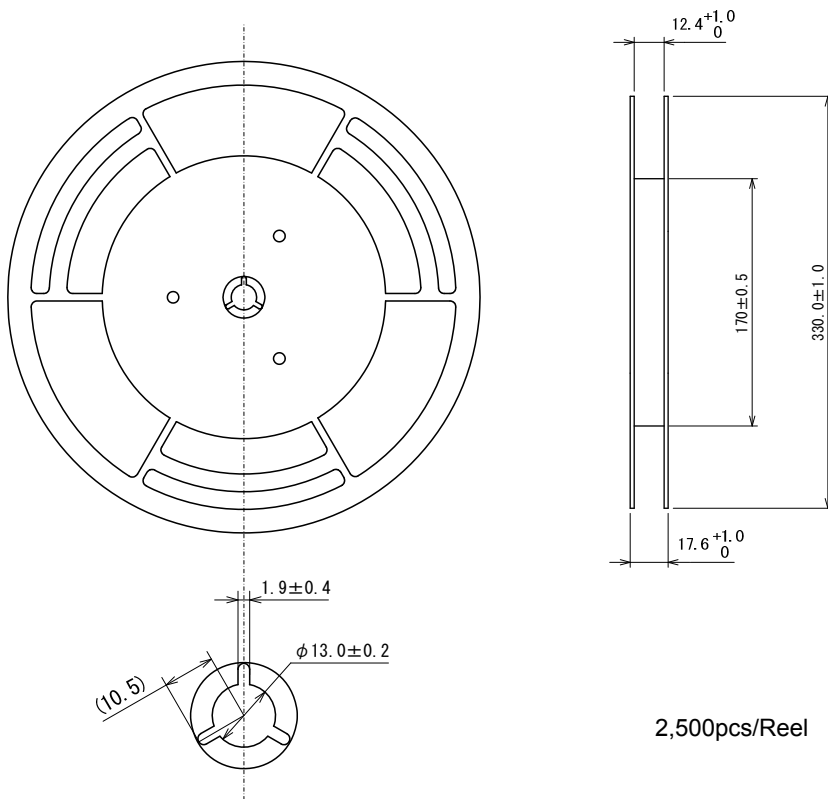

Taping Specifications

●SOP-8D Reel

Unit: mm

2,500pcs/Reel

●Taping Specifications

R Type :[Device orientation : Right]

Standard feed