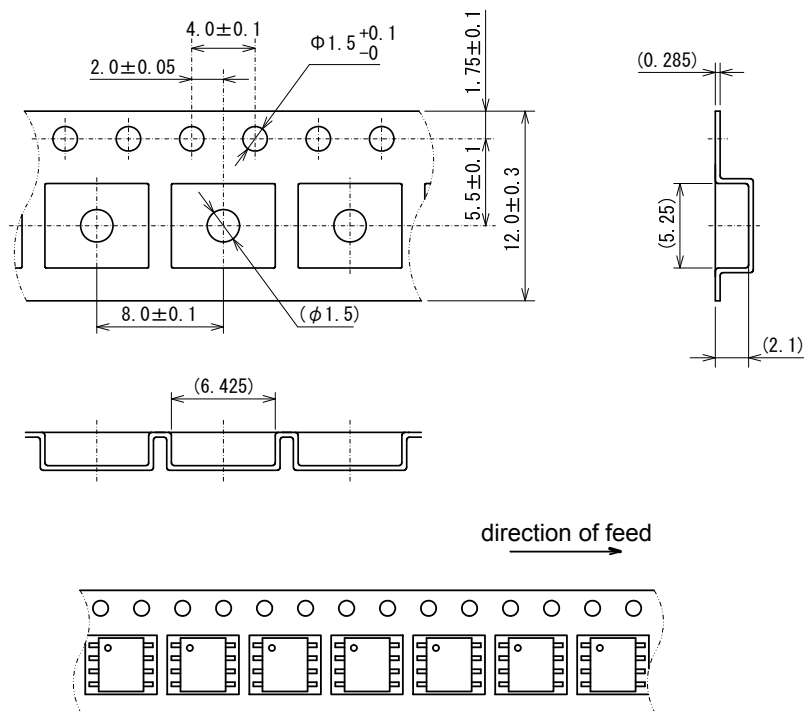

Taping Specifications

●SOP-8D Reel

Unit: mm

2,500pcs/Reel

●Taping Specifications

R Type :[Device orientation : Right]

Standard feed