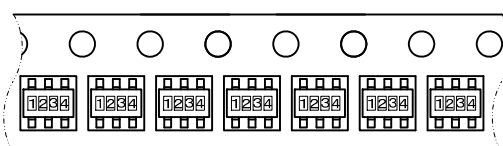

# Taping Specifications

●SOT-26 Reel

3,000pcs/reel

●Taping Specifications

direction of feed  
→

R Type : [Device orientation : Right]

Standard feed