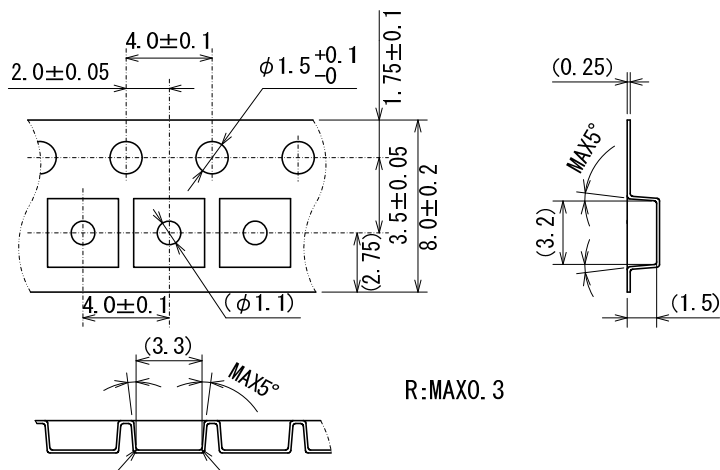

# Taping Specifications

●SOT-26 Reel

3,000pcs/reel

●Taping Specifications

direction of feed  
→

R Type : [Device orientation : Right]

Standard feed