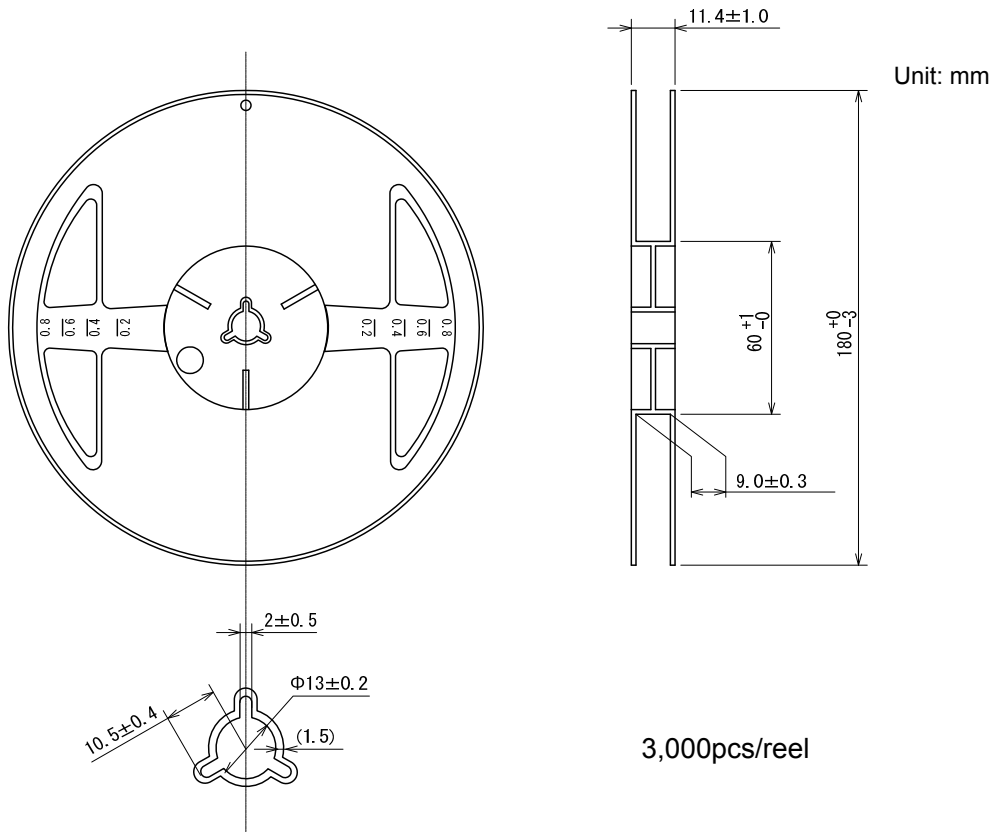

# Taping Specifications

●SOT-26 Reel

3,000pcs/reel

●Taping Specifications

direction of feed  
→

R Type : [Device orientation : Right]

Standard feed