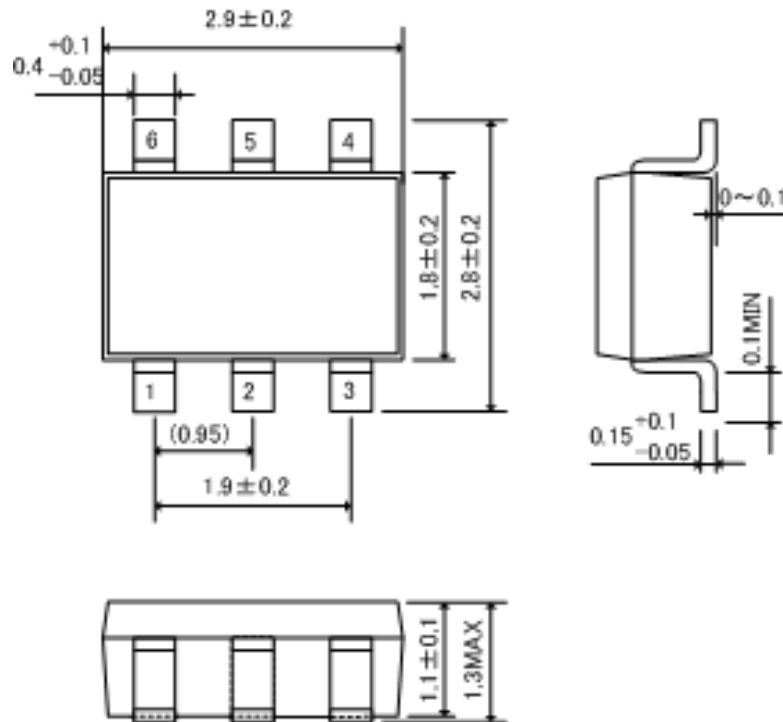

Packaging Information / Reference Pattern Layout Dimensions

● SOT-26W

Unit: mm

■ Packaging Information

■ Reference Pattern Layout Dimension