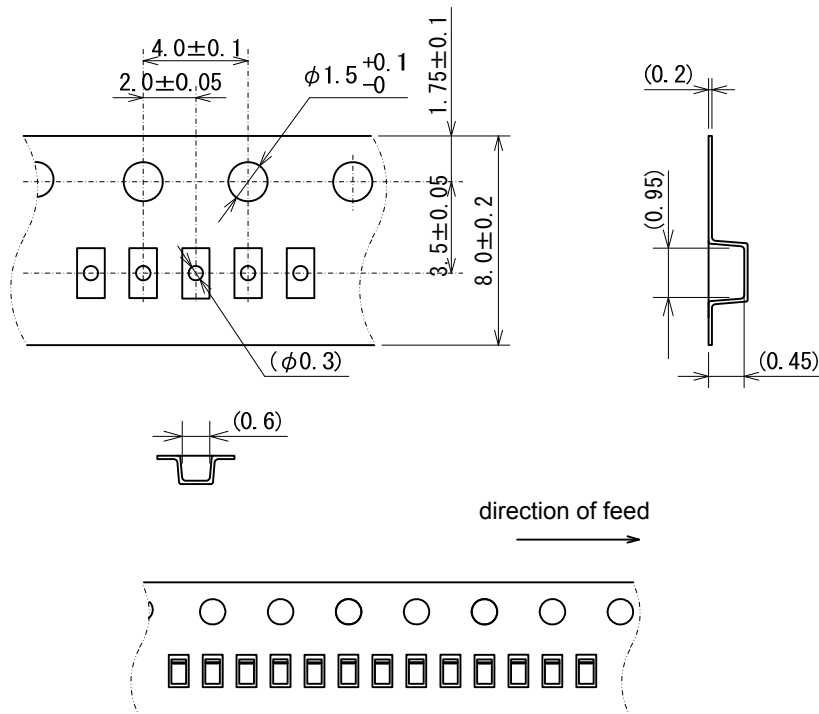

Taping Specifications

●USP-2B02 Reel

Unit: mm

10,000pcs/reel

●Taping Specifications

R Type : [Device orientation : Right]

Standard feed