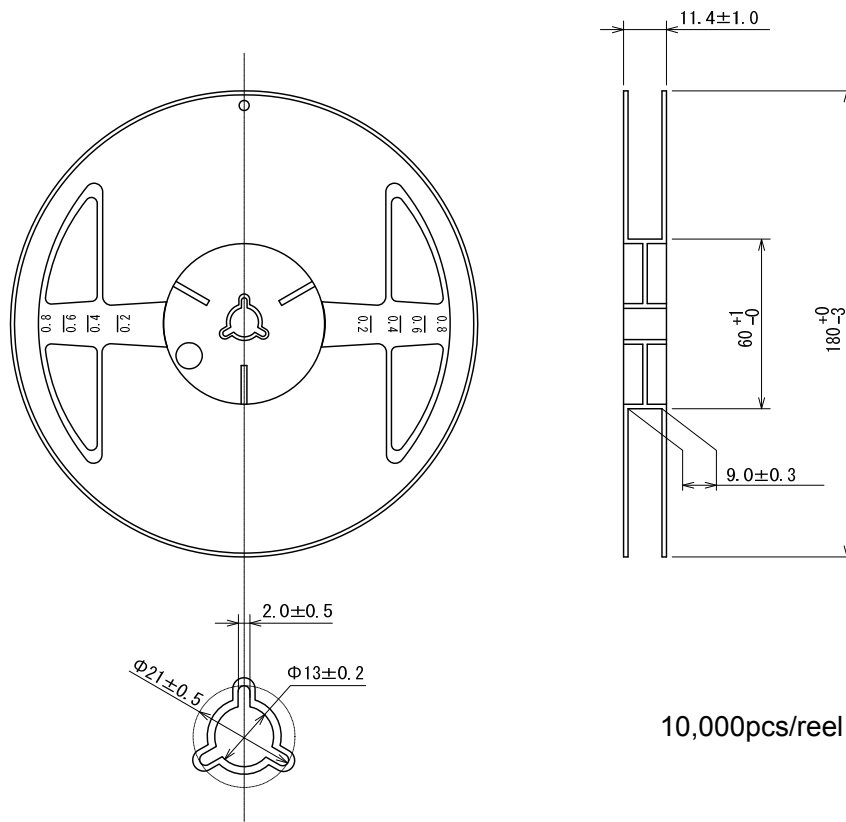

Taping Specifications

●USP-2B02 Reel

Unit: mm

10,000pcs/reel

●Taping Specifications

R Type : [Device orientation : Right]

Standard feed