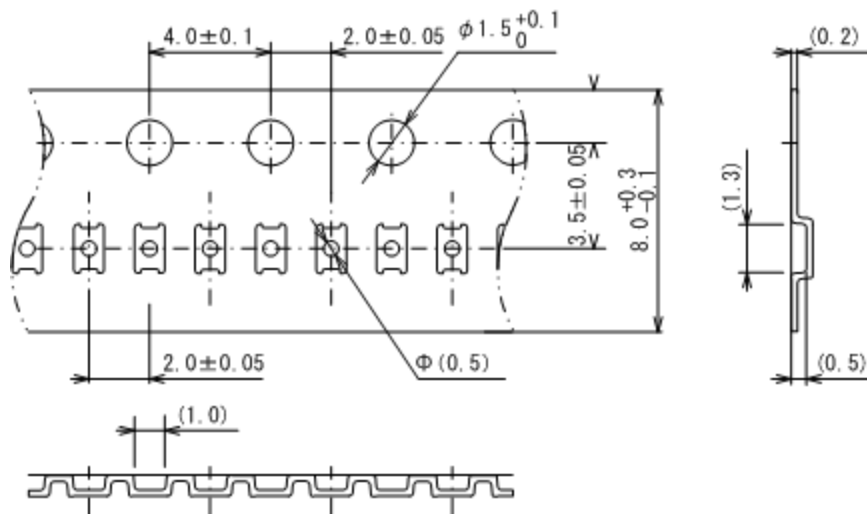

Taping Specifications

●USPN-4 Reel

Unit: mm

5000pcs/reel

●Taping Specifications

R Type : [Device orientation : Right]

Standard feed

L Type : [Device orientation : Left]

Reverse feed