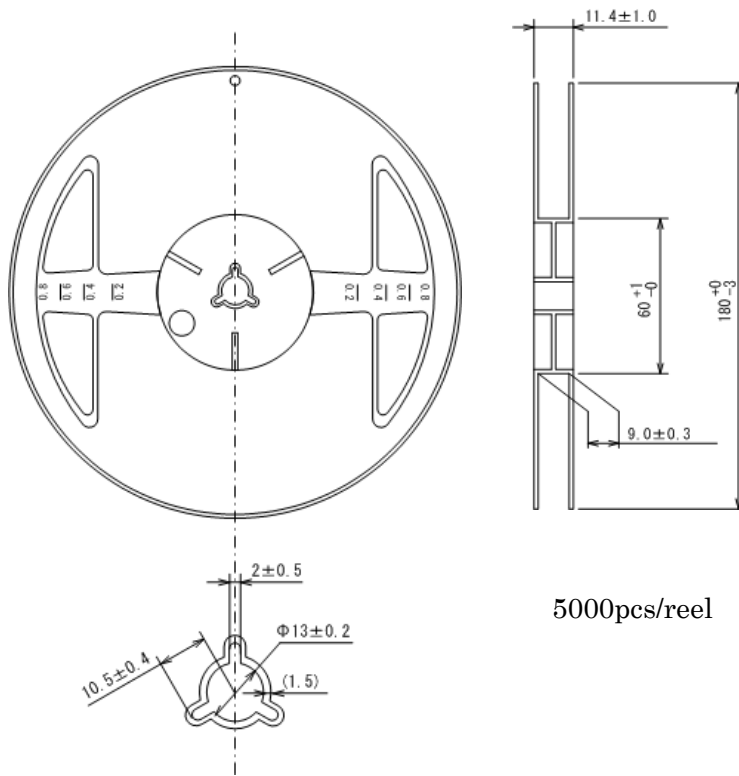

Taping Specifications

●USPN-4 Reel

Unit: mm

5000pcs/reel

●Taping Specifications

R Type : [Device orientation : Right]

Standard feed

L Type : [Device orientation : Left]

Reverse feed