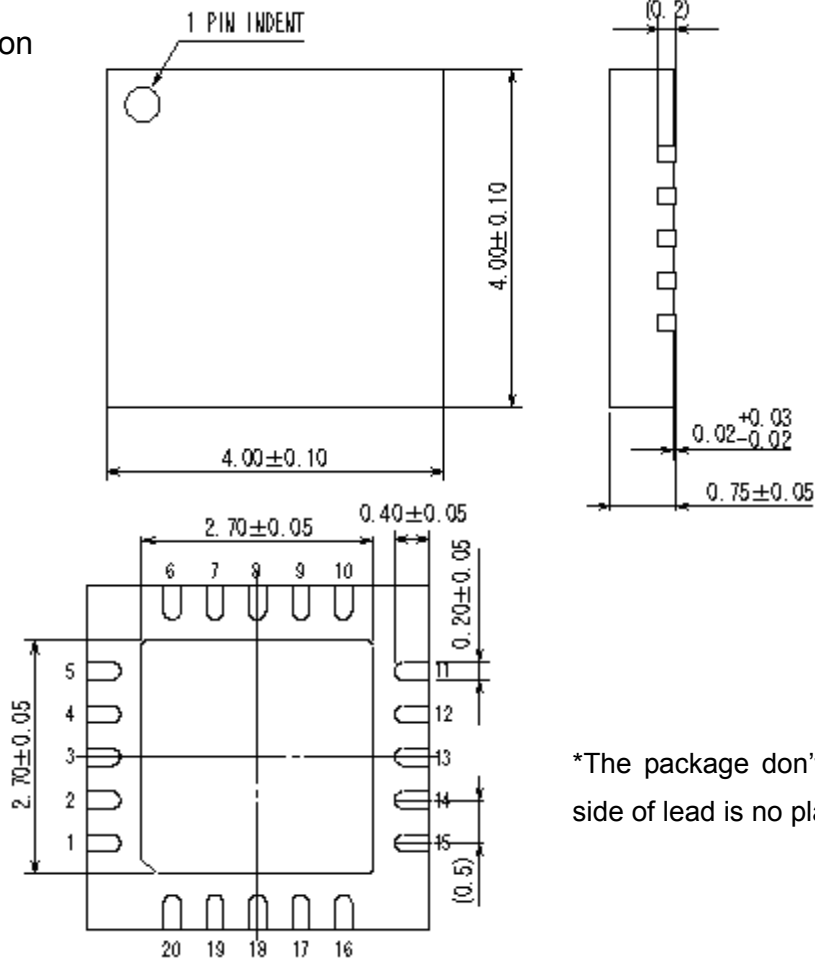

Packaging Information / Reference Pattern Layout Dimensions

● QFN-20

■ Packaging Information

Unit: mm

*The package don't have fillet because side of lead is no plating.

■ Reference Pattern Layout Dimensions

Note : reference metal mask design