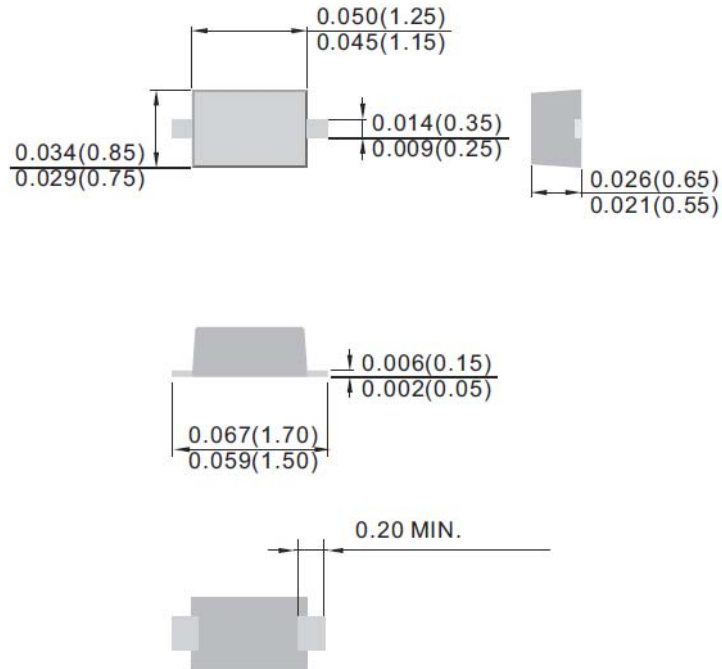

Packaging Information / Reference Pattern Layout Dimensions

● SOD-523P

Unit: inch (mm)

● Reference Pattern Layout

Unit: inch (mm)