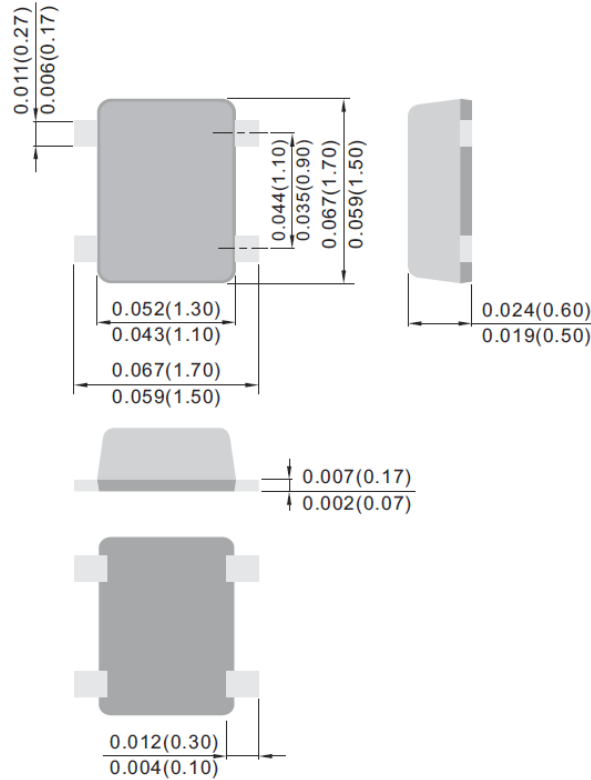

Packaging Information / Reference Pattern Layout Dimensions

● SOT-543

Unit: inch (mm)

● Reference Pattern Layout

Unit: inch (mm)