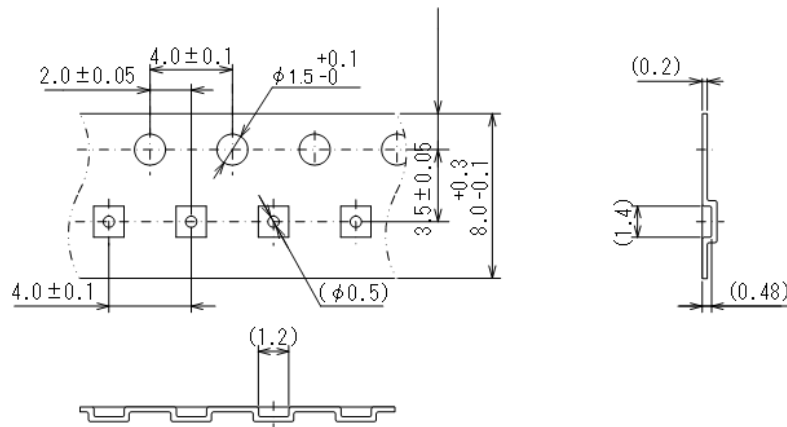

Taping Specifications

●WLP-6-05 Reel

Unit: mm

●Taping Specifications

1) R Type : Standard feed

Taping Specifications

●WLP-6-05 Reel

●Taping Specifications

2 R Type dimensions

3) Product delivery method