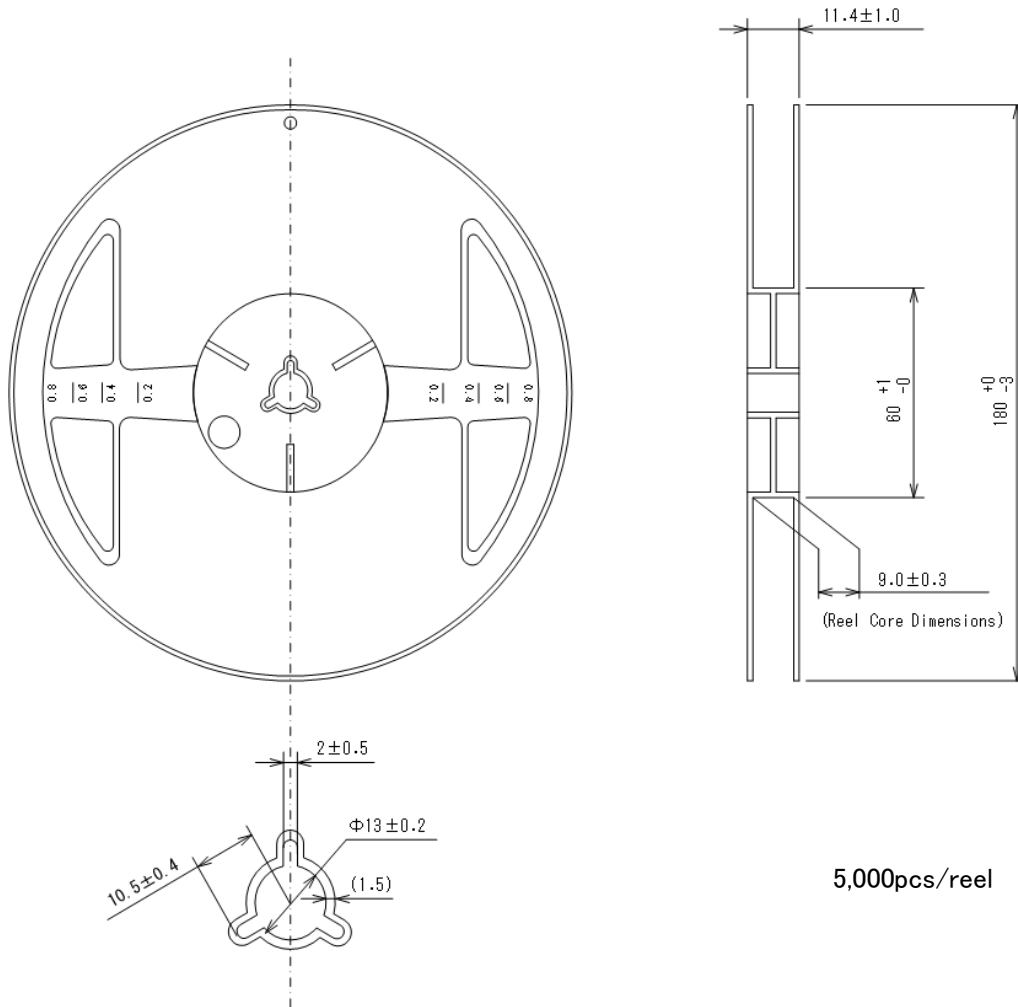

Taping Specifications

●WLP-6-05 Reel

Unit: mm

●Taping Specifications

1) R Type : Standard feed

Taping Specifications

●WLP-6-05 Reel

●Taping Specifications

2 R Type dimensions

3) Product delivery method